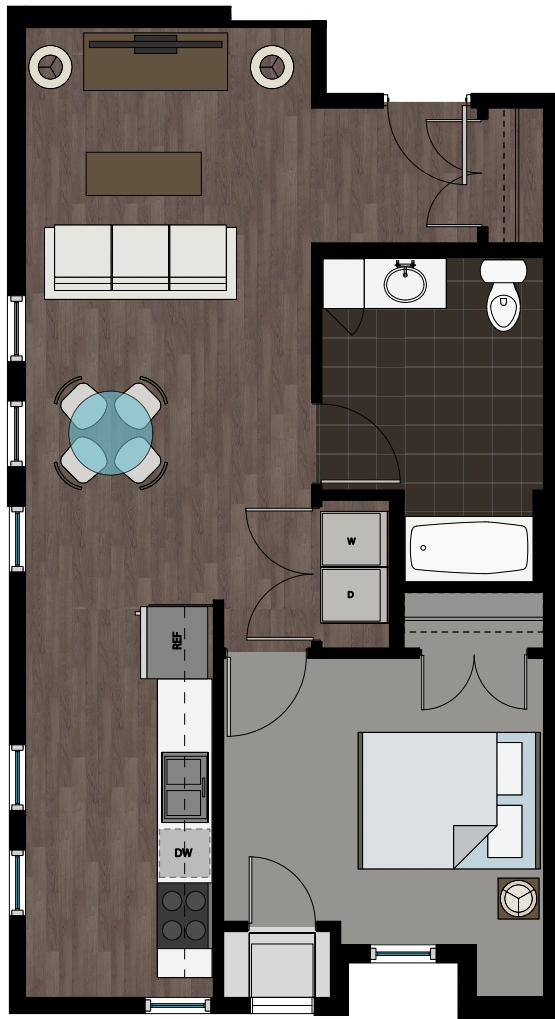

UNIT 203

bedrooms: 1
bathrooms: 1
SF: 739
Type "A" Accessible

- FLOOR:** luxury vinyl plank
- BATHROOM:** ceramic tile
- BEDROOM:** carpet

Square footage is calculated using the NAHB ANSI Z765 standard for home measurement. All plans, pricing, and specifications are subject to revisions deemed advisable by builder or architect, or required by law.