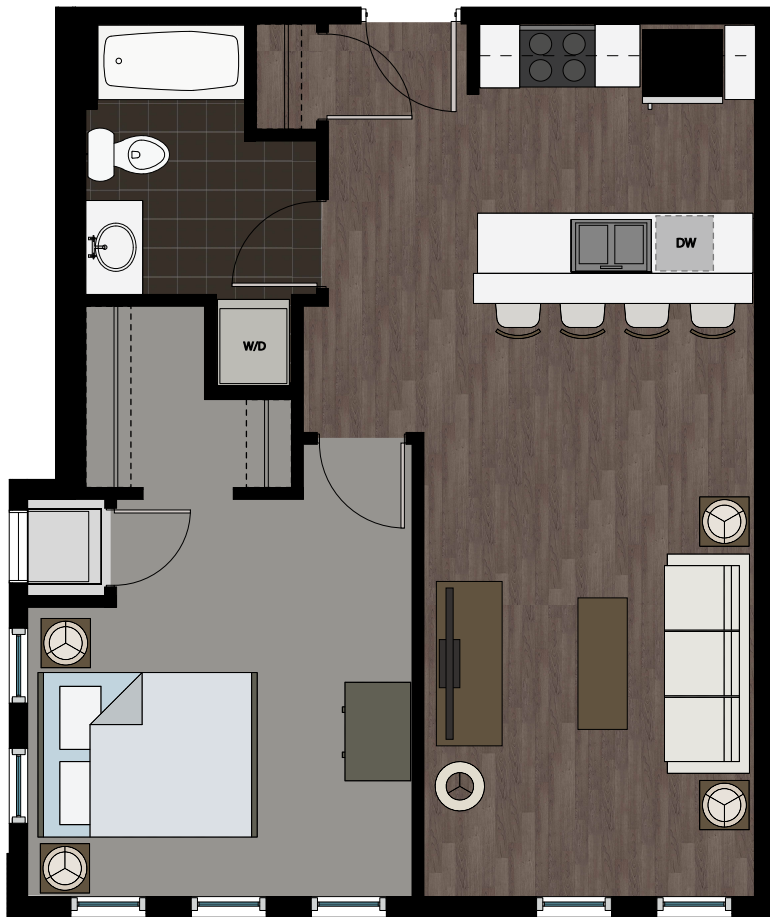

UNIT 317

bedrooms: 1
bathrooms: 1
SF: 711

- FLOOR:** luxury vinyl plank
- BATHROOM:** ceramic tile
- BEDROOM:** carpet

Square footage is calculated using the NAHB ANSI Z765 standard for home measurement. All plans, pricing, and specifications are subject to revisions deemed advisable by builder or architect, or required by law.